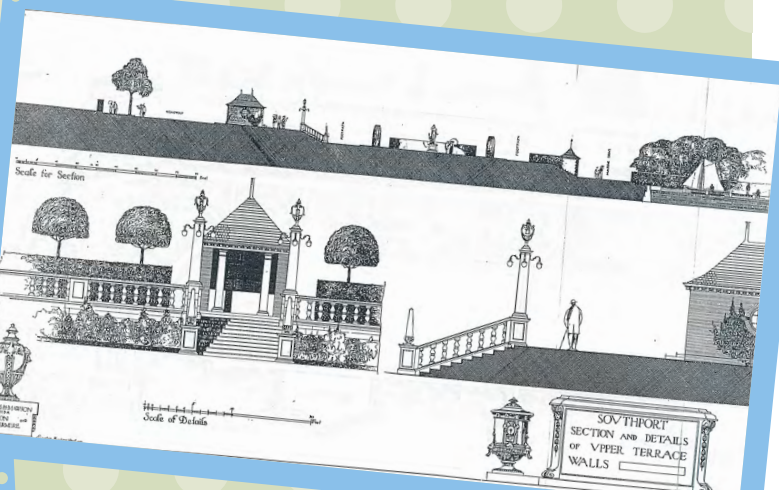

King's Gardens, Southport

LANDSCAPE ARCHITECTURE AND THOMAS MAWSON

What is Landscape Architecture?

Landscape architecture is working with the natural and built environment to design and create outdoor space.

Who is Thomas Mawson?

Thomas Mawson was a man from Lancashire whose job it was to make towns, gardens and parks beautiful, so that children and grown-ups would want to spend time there. He did this with drawings, which would be used to create the gardens and parks. For gardens and parks, it is called landscape architecture, while for towns, it is town planning.

Why is he important?

When you walk through Southport's King's Garden, with the walk by the lake, the little gardens dotted around and the shelters in the planting beds, you are walking through a little bit of Thomas Mawson's imagination.

In 1911 he wrote a book titled Civic Art, with lots of drawings, known as proposals. Among his drawings were plans for Southport's Lord Street and the seafront, which Thomas knew could be much better than they were.